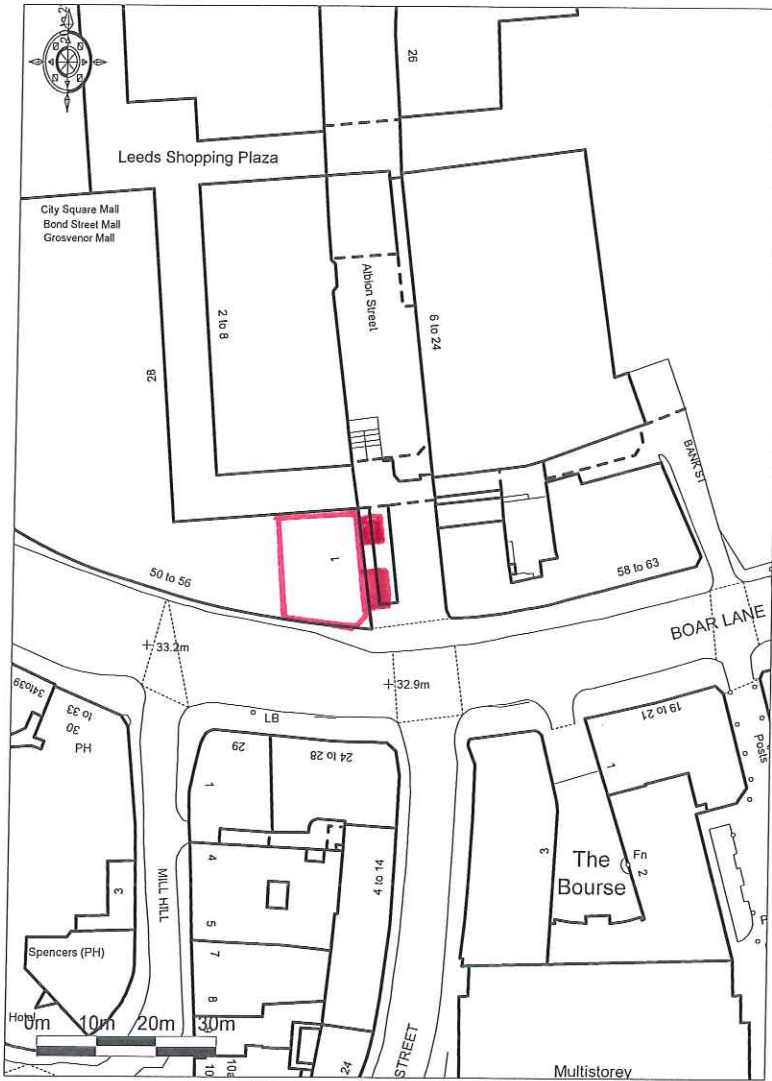

Unit 1.05, Trinity Centre, Boar Lane, Leeds